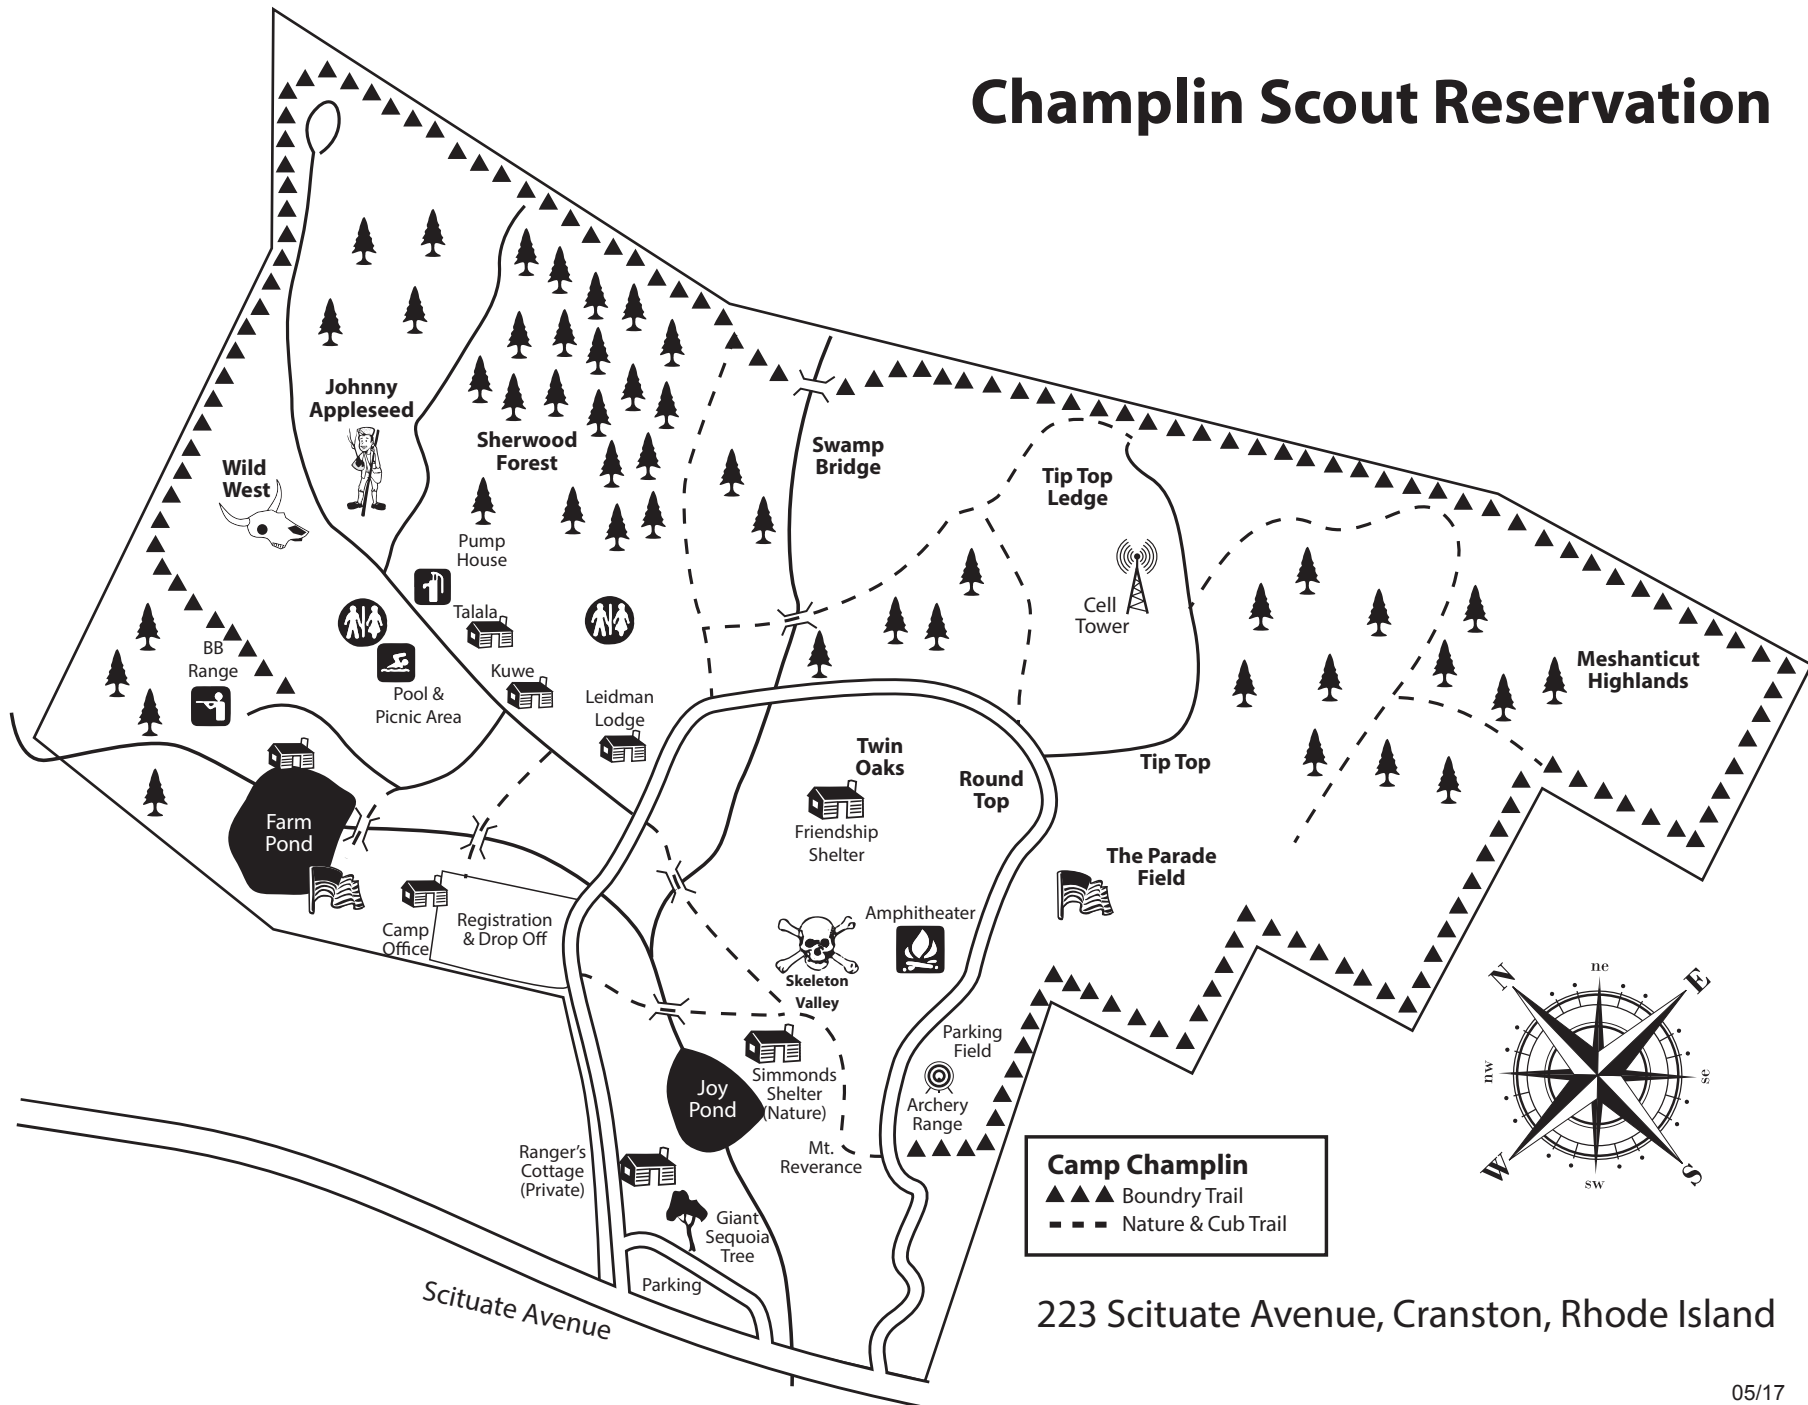

# Champlin Scout Reservation

**Camp Champlin**  
▲▲▲ Boundary Trail  
- - - Nature & Cub Trail

223 Scituate Avenue, Cranston, Rhode Island