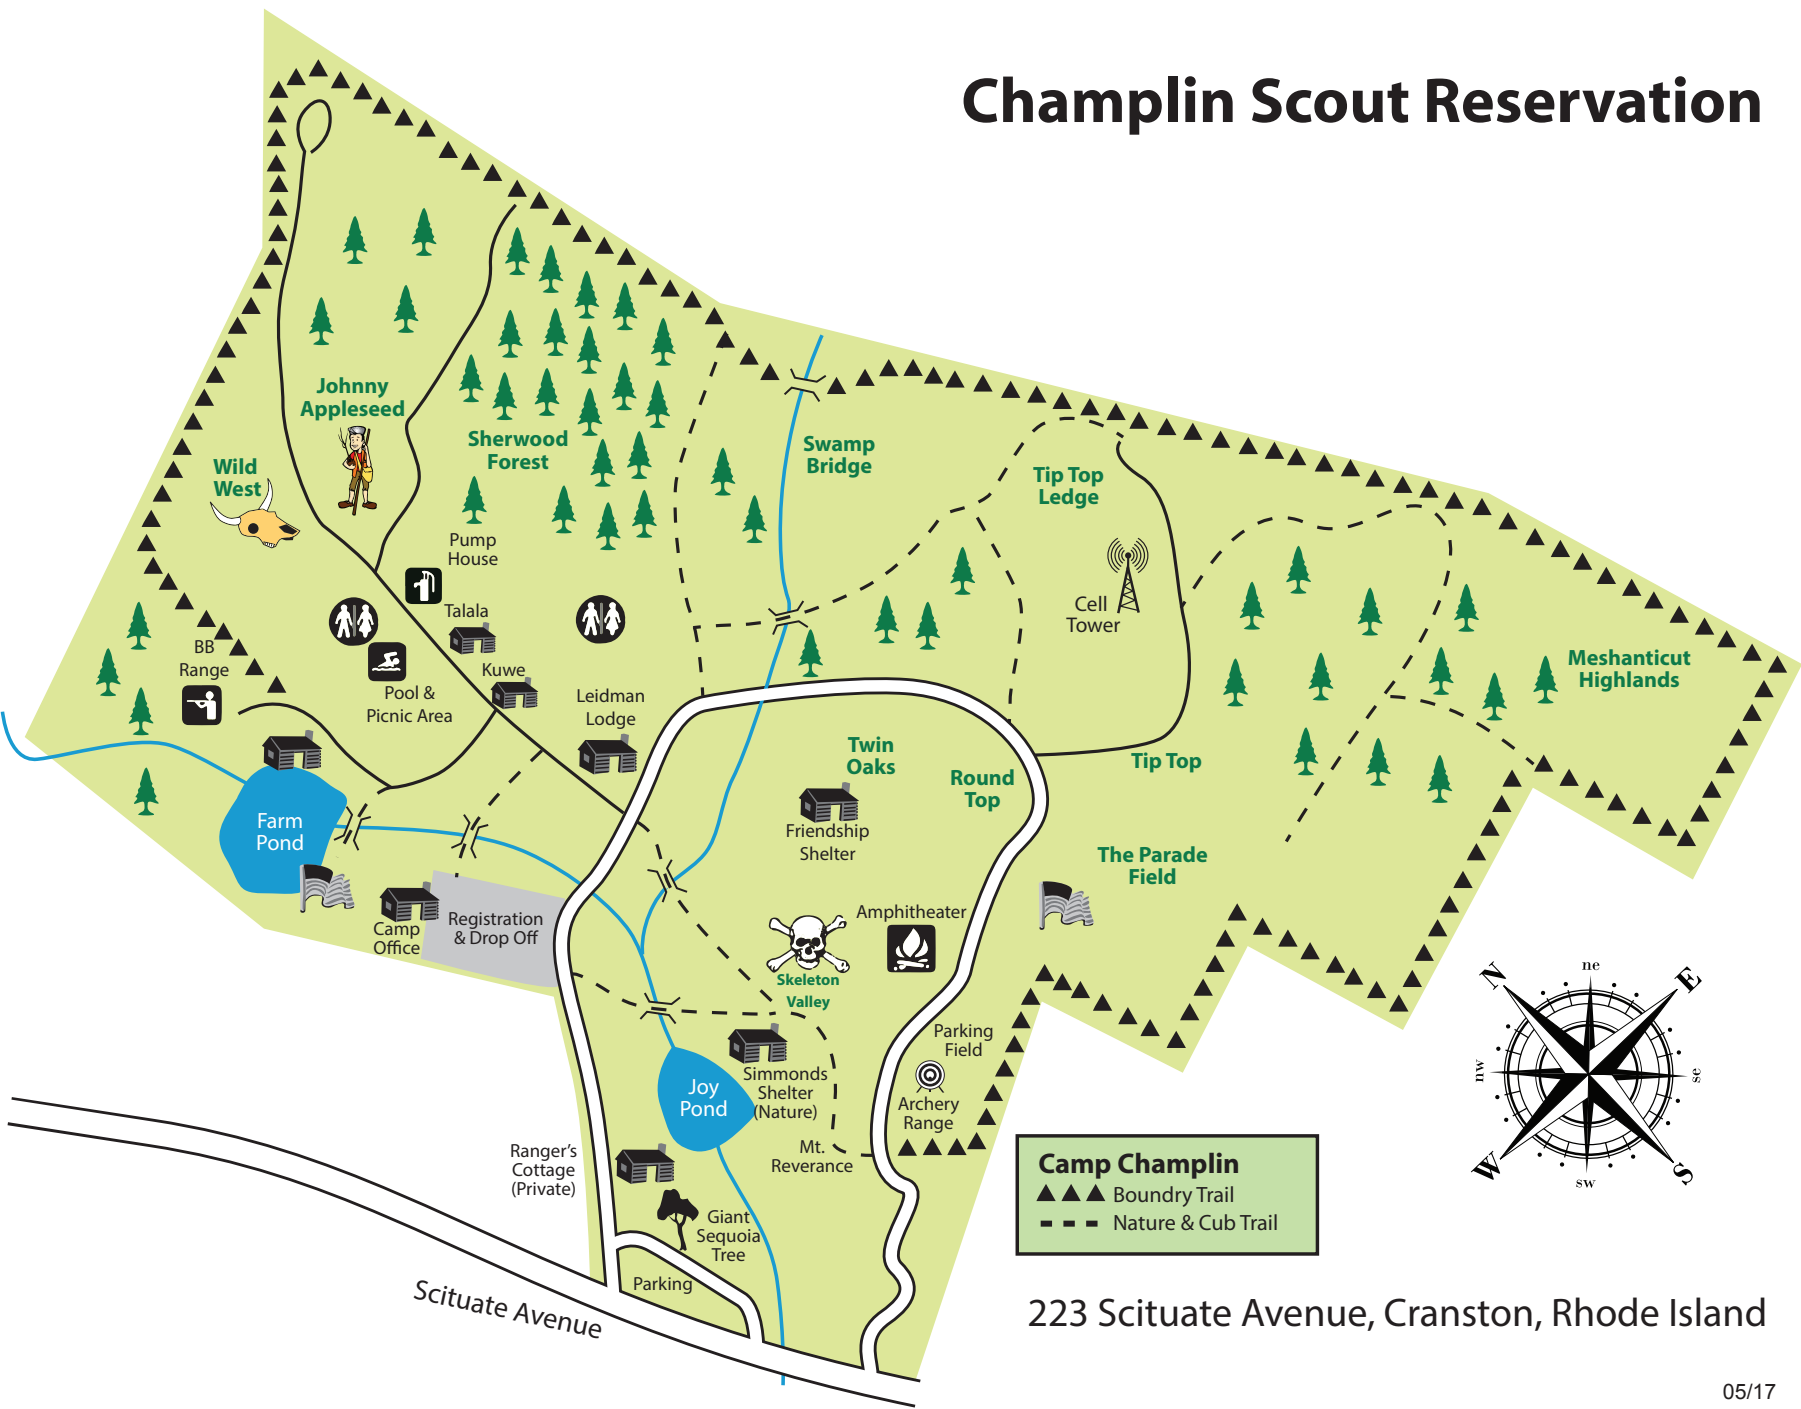

Champlin Scout Reservation

223 Scituate Avenue, Cranston, Rhode Island